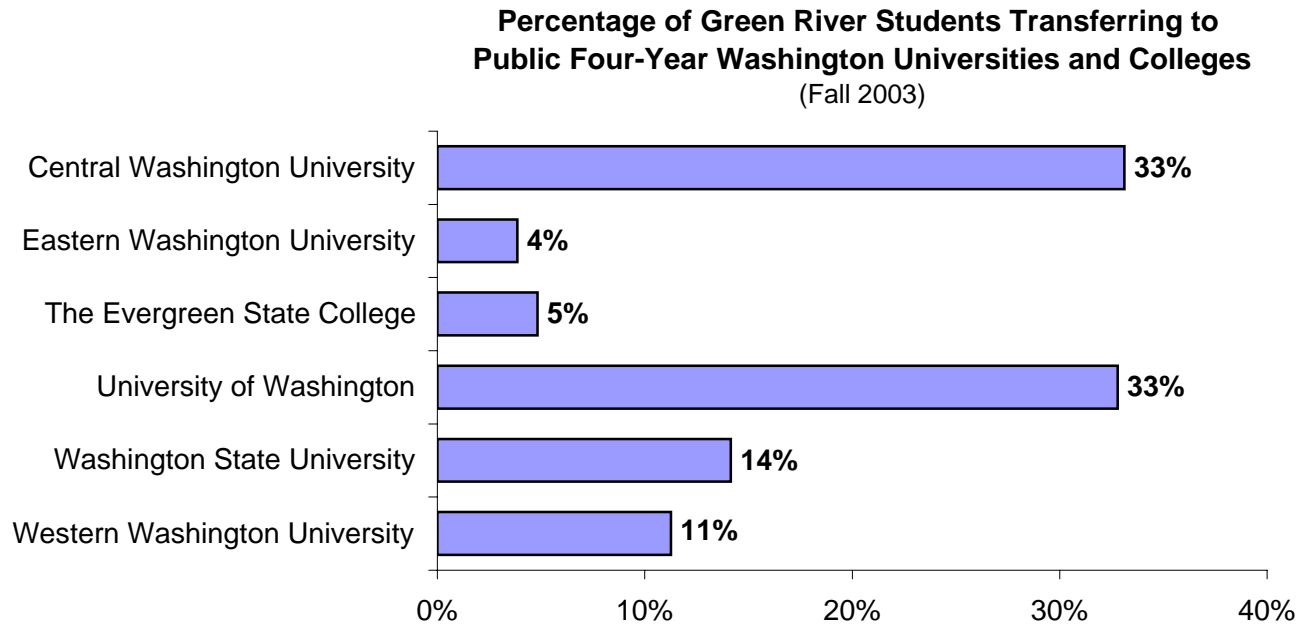

**Figure 1: Green River Transfers to Public Four-Year Washington Universities and Colleges, Fall 2003**

Washington Universities and Colleges	N of Transfers	Transfers as Fr/So	Transfers as Jr/Sr	% of Transfers	% Transfers as Fr/So	% Transfers as Jr/Sr
Central Washington University	103	36	67	33%	35%	65%
Eastern Washington University	12	7	5	4%	58%	42%
The Evergreen State College	15	3	12	5%	20%	80%
University of Washington	102	11	91	33%	11%	89%
Washington State University	44	18	26	14%	41%	59%
Western Washington University	35	2	33	11%	6%	94%
<b>Total Students</b>	<b>311</b>	<b>77</b>	<b>234</b>	<b>100%</b>	<b>25%</b>	<b>75%</b>