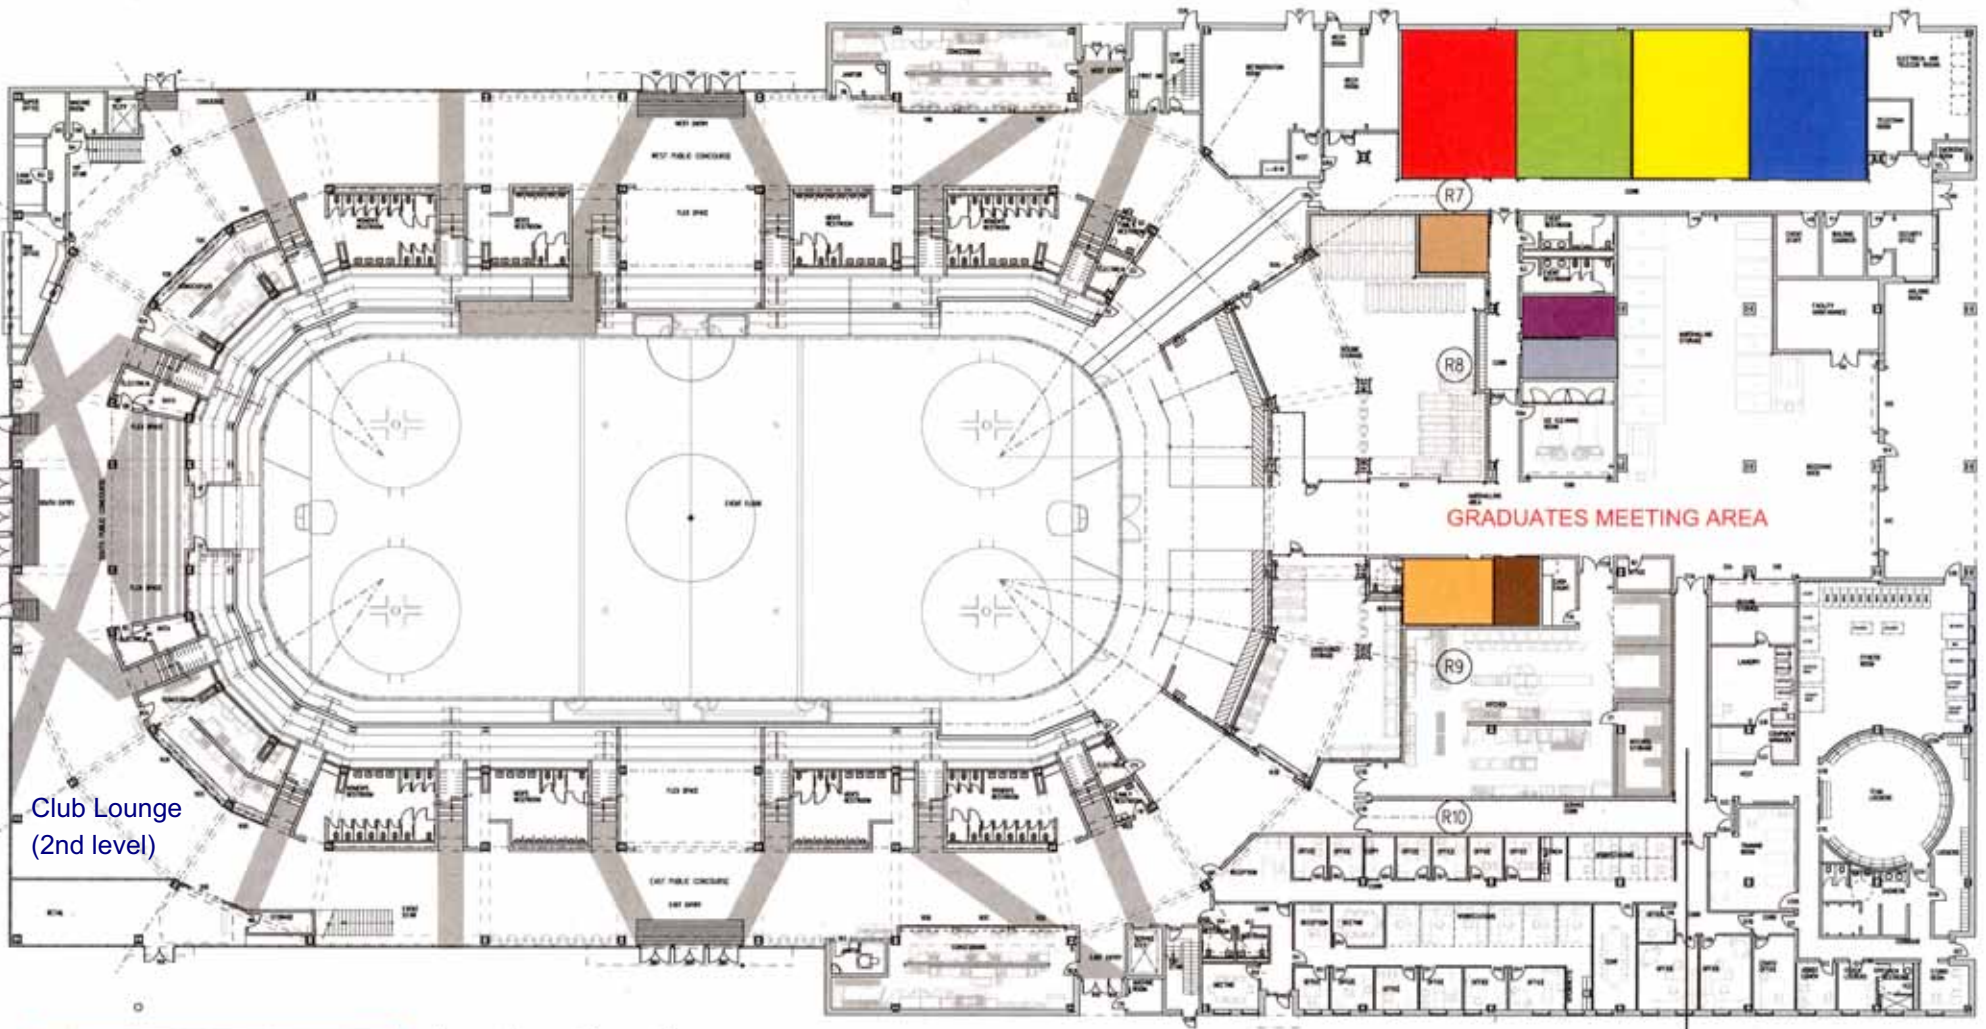

J
A
M
E
S

S
T
R
E
E
T

Club Lounge
(2nd level)

GRADUATES MEETING AREA

- FACULTY & ADMINISTRATORS
- FACULTY & ADMINISTRATORS
- FACULTY & ADMINISTRATORS
- ELLIOTT BAG PIPE BAND

- Locker Rm. 1
- Locker Rm. 2
- Locker Rm. 3
- Locker Rm. 4

- PRESIDENT, TRUSTEES
- COMMENCEMENT STAFF
- COMMENCEMENT STAFF
- DAREL ROA
- DAREL ROA

- Performer DR
- Office 1
- Office 2
- Production 1
- Production 2