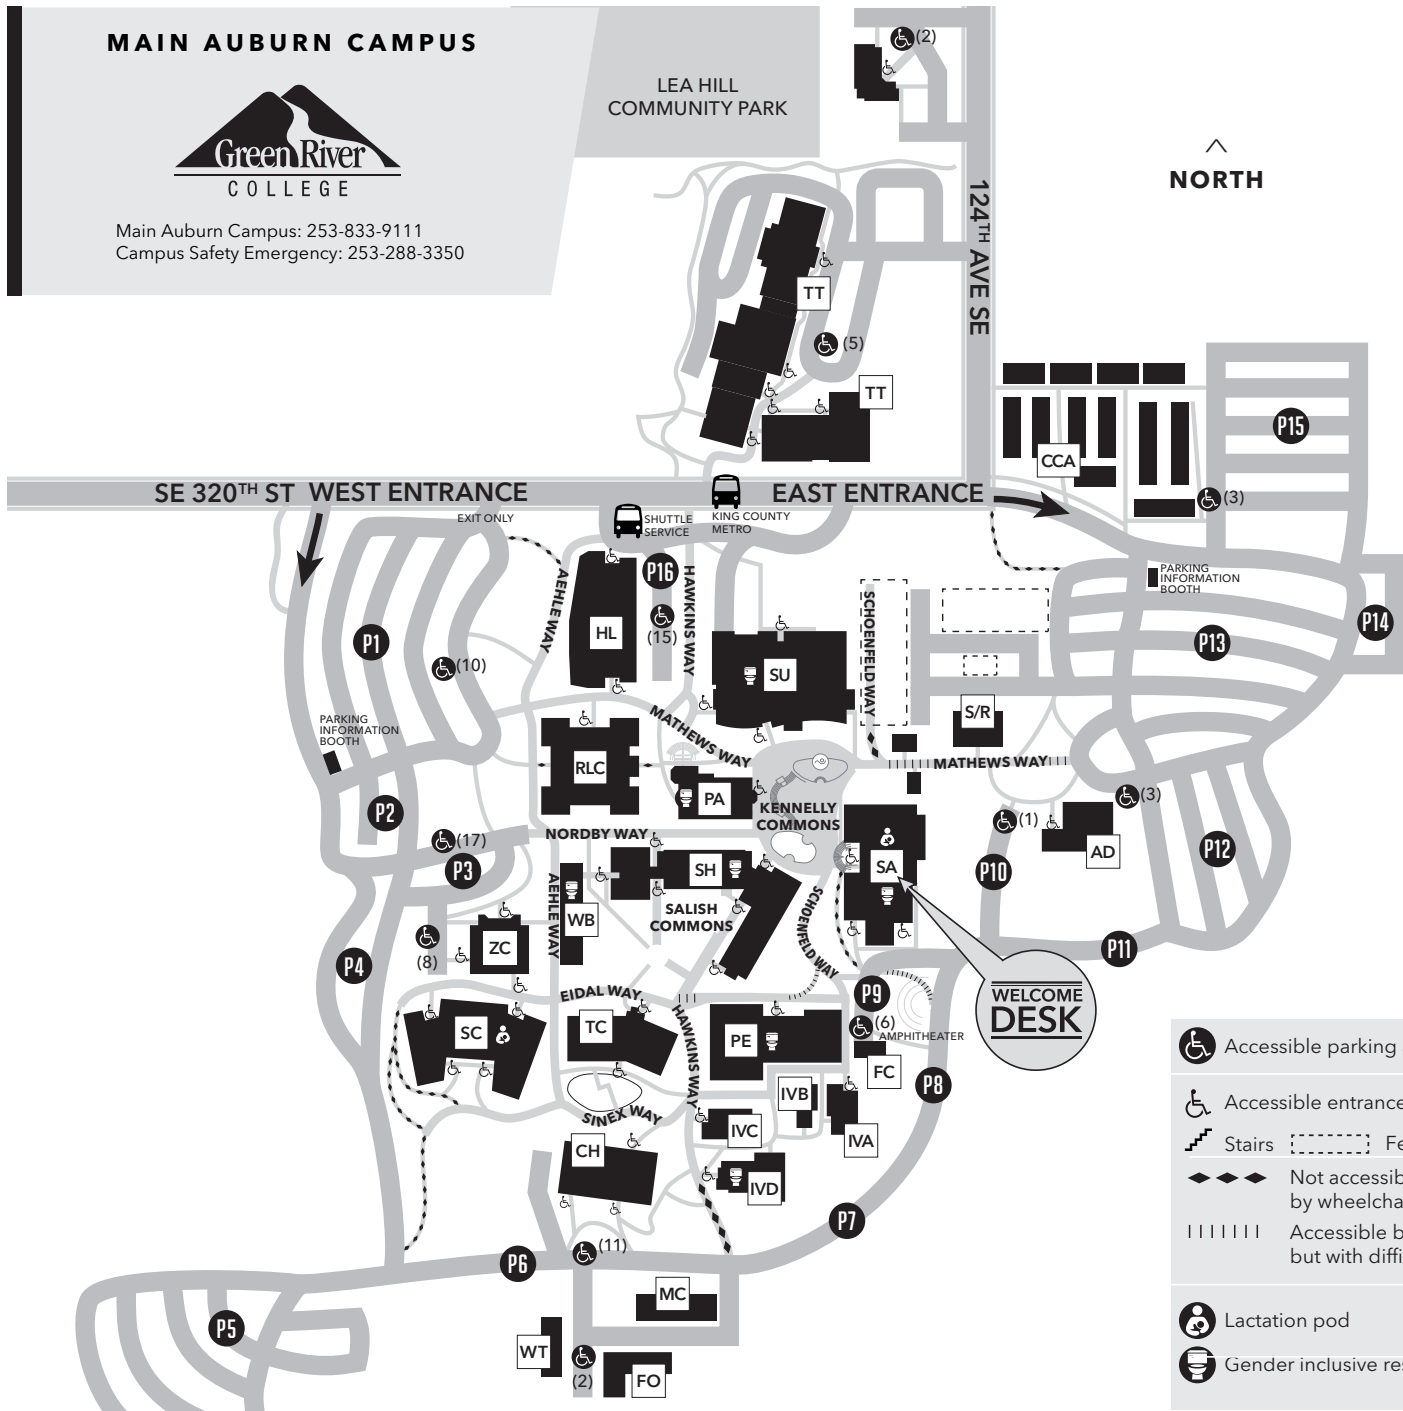

MAIN AUBURN CAMPUS

Main Auburn Campus: 253-833-9111
Campus Safety Emergency: 253-288-3350

LEA HILL COMMUNITY PARK

NORTH

- Accessible parking area
- Accessible entrance
- Stairs Fence
- Not accessible by wheelchair
- Accessible by wheelchair but with difficulty
- Lactation pod
- Gender inclusive restroom

CAMPUS BUILDINGS

POPULAR DESTINATIONS

Administration Building	AD	Mel Lindbloom Student Union	SU	Campus Information & Tours	SA	Math Learning Center	CH
Bleha Center for Performing Arts	PA	Physical Education Building	PE	Placement & Testing Center	SA	Office of the Registrar	SA
Campus Corner Apartments Student Housing	CCA	Rutkowski Learning Center	RLC	The Paper Tree Bookstore	SU	Payroll	AD
Cedar Hall	CH	Salish Hall	SH	Campus Safety	SA	Recreation & Athletics Center	SU
Facilities Operations	FO	Shipping & Receiving	S/R	Career & Advising Center	SA	Speaking Center	HL
Fitness Center	FC	Student Affairs & Success Center	SA	Conference Services	SU	Student Financials	SA
Holman Library	HL	Technology Center	TC	Continuing Education	WT	Student Life	SU
Maintenance Center	MC	Trades Technologies	TT	Disability Support Services	SA	TRiO Student Support Services	SA
Marv Nelson Science Learning Center	SC	Washington Environmental Training Resource Ctr. (WETRC)	WT	Equity & Diversity Services	SU	Tutoring & Resource Center	HL
McIntyre Int'l Village A-D	IV A-D	West Building	WB	Financial Aid Office	SA	Veteran Services	SA
		Zgolinski Center	ZC	Gator Grille/Gator Grind	SU	Workforce Education	SA
				Helen S. Smith Gallery	HL	Writing & Reading Center	RLC