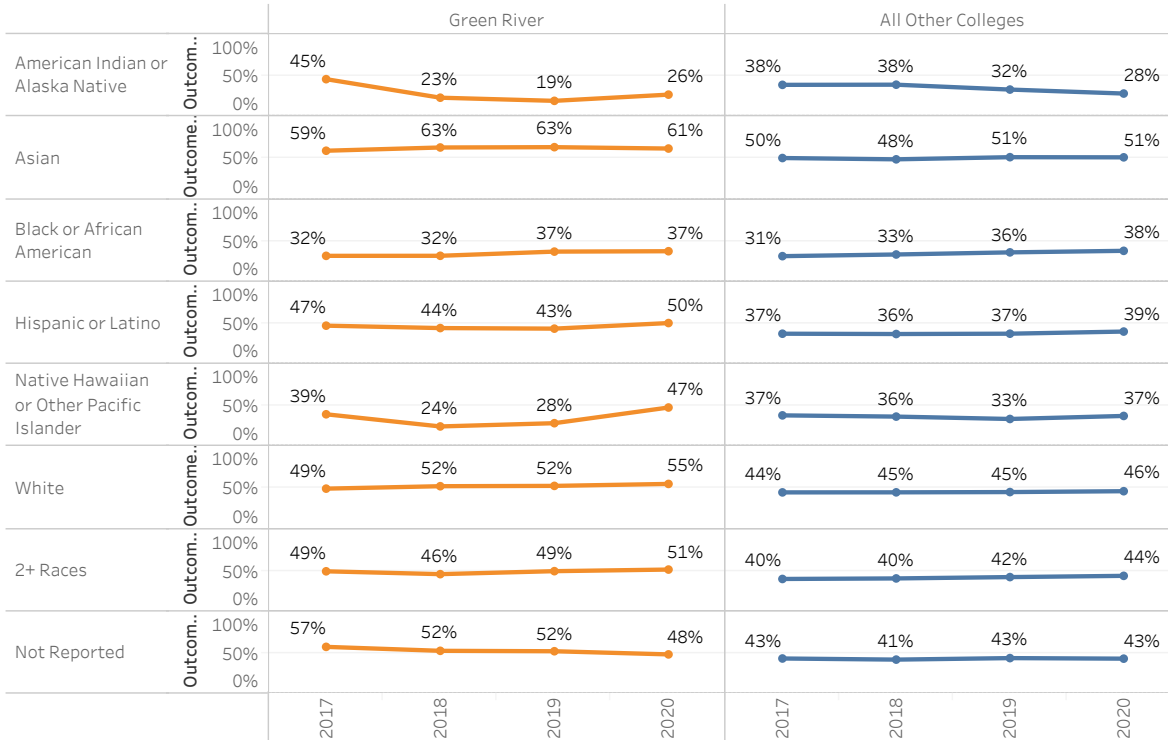

Credit Milestones Trend: 45 Credits Year 4

Cohort: All Students

College Entry Quarter: All

Level: Green River

Intent: All

Disaggregation: Race/Ethnicity (Alone)

Race/Ethnicity (Alone or 2+ Races): (All)

Data will be shown only for years in which all selected quarters have outcomes data. If a year of interest is not shown below, adjust the Entry Quarter filter to include fewer quarters.

Cohort
All Students

Entry Quarter
All

Select College
Green River

Education Intent
All

Milestone
45 Credits Year 4

Disaggregation
Race/Ethnicity (Alone)

Race/Ethnicity (Alone or 2+ Races)
(All)

Reporting Year
Multiple values

Reporting Level
Green River

Non-International

Colleges included: Bellevue, Clark, Everett, Green River, Highline, Pierce, Renton, Tacoma, and Whatcom

Note: Groups with a total of less than 10 students are suppressed to protect the release of potentially identifiable student information.