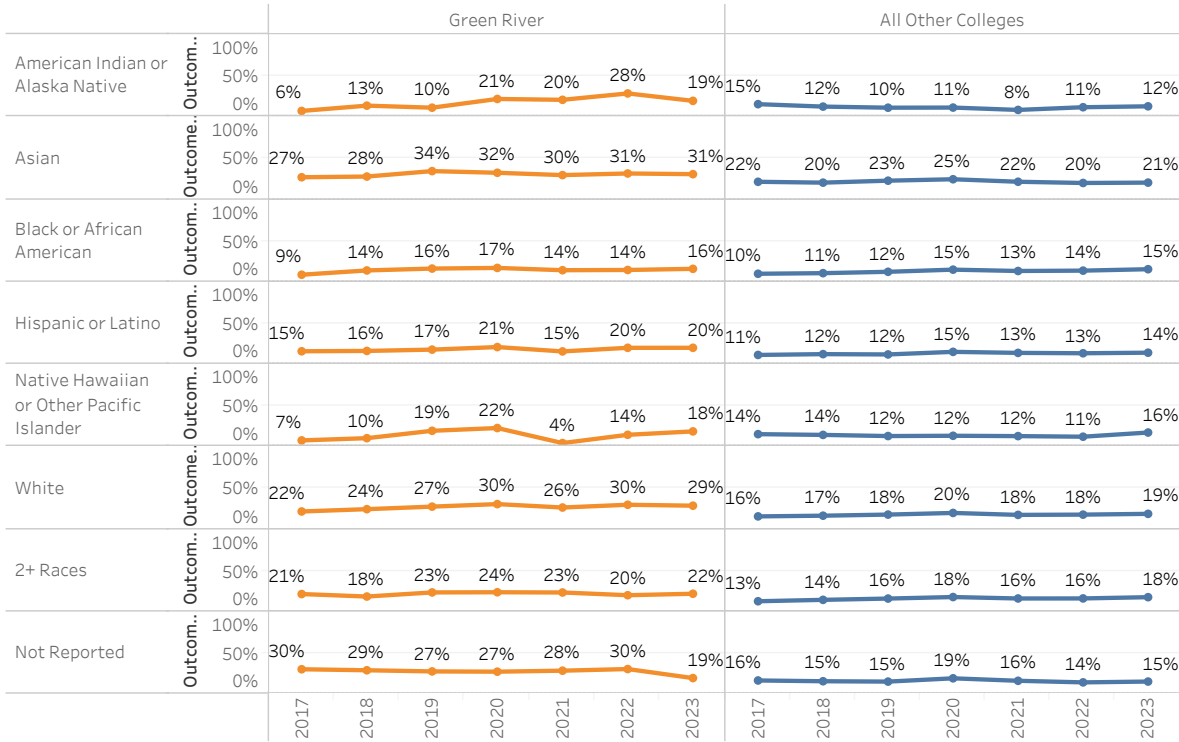

**Credit Milestones Trend: 45 Credits Year 1**

**Cohort: All Students**

**College Entry Quarter: All**

**Level: Green River**

**Intent: All**

**Disaggregation: Race/Ethnicity (Alone)**

**Race/Ethnicity (Alone or 2+ Races): (All)**

Data will be shown only for years in which all selected quarters have outcomes data. If a year of interest is not shown below, adjust the Entry Quarter filter to include fewer quarters.

**Cohort**   
All Students

**Entry Quarter**  
All

**Select College**  
Green River

**Education Intent**  
All

**Milestone**  
45 Credits Year 1

**Disaggregation**  
Race/Ethnicity (Alone)

**Race/Ethnicity**  
(Alone or 2+ Races)  
(All)

**Reporting Year**  
Multiple values

**Reporting Level**  
Green River

Non-International

Colleges included: Bellevue, Clark, Everett, Green River, Highline, Pierce, Renton, Tacoma, and Whatcom

Note: Groups with a total of less than 10 students are suppressed to protect the release of potentially identifiable student information.