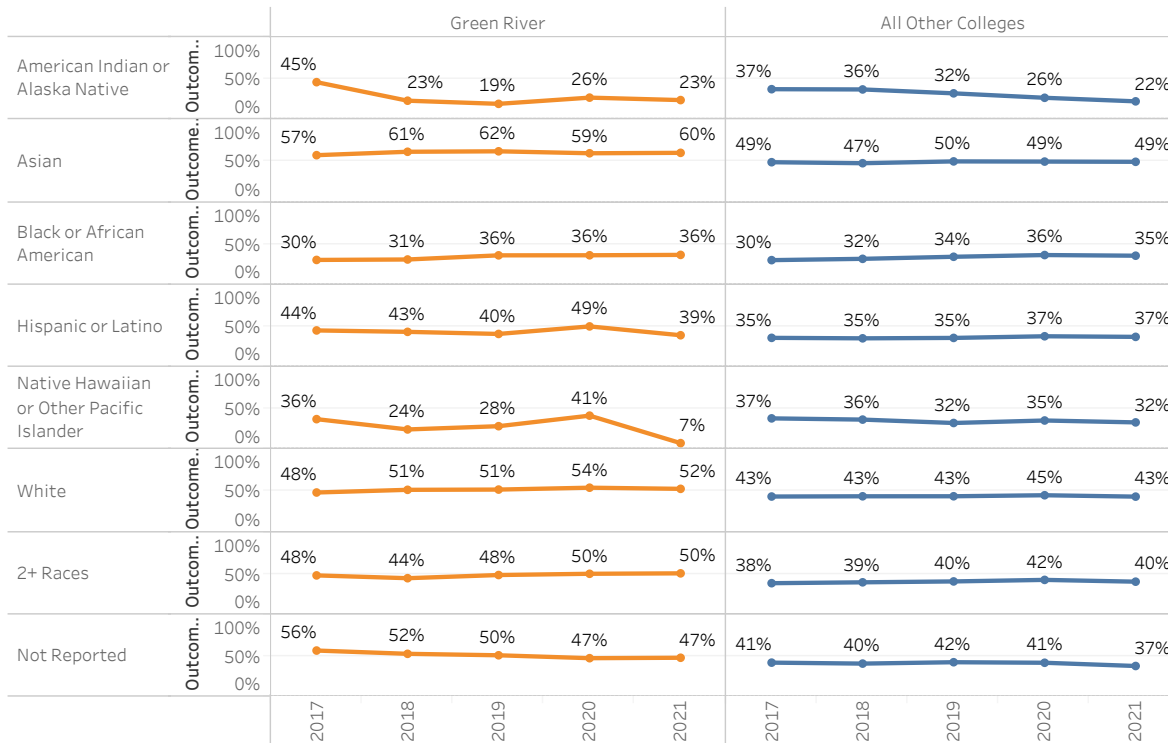

Credit Milestones Trend: 45 Credits Year 3

Cohort: All Students

College Entry Quarter: All

Level: Green River

Intent: All

Disaggregation: Race/Ethnicity (Alone)

Race/Ethnicity (Alone or 2+ Races): (All)

Data will be shown only for years in which all selected quarters have outcomes data. If a year of interest is not shown below, adjust the Entry Quarter filter to include fewer quarters.

Cohort
All Students

Entry Quarter
All

Select College
Green River

Education Intent
All

Milestone
45 Credits Year 3

Disaggregation
Race/Ethnicity (Alone)

Race/Ethnicity (Alone or 2+ Races)
(All)

Reporting Year
Multiple values

Reporting Level
Green River

Non-International

Colleges included: Bellevue, Clark, Everett, Green River, Highline, Pierce, Renton, Tacoma, and Whatcom

Note: Groups with a total of less than 10 students are suppressed to protect the release of potentially identifiable student information.