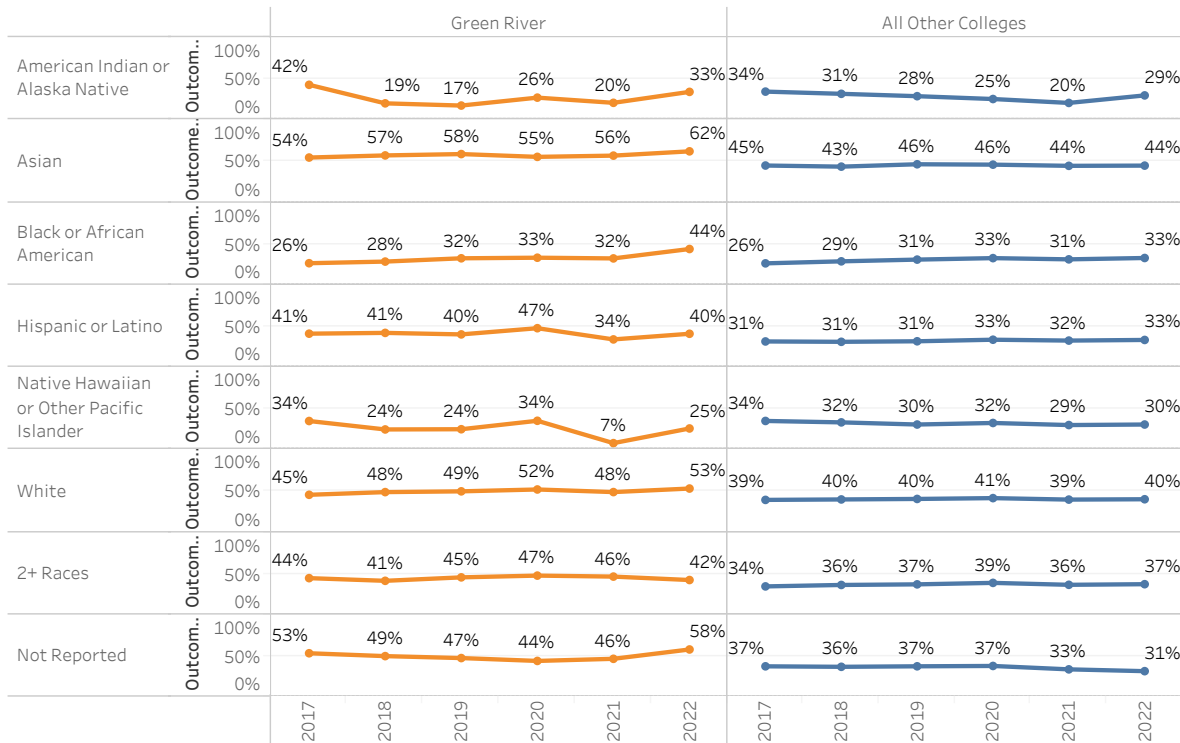

Credit Milestones Trend: 45 Credits Year 2

Cohort: All Students

College Entry Quarter: All

Level: Green River

Intent: All

Disaggregation: Race/Ethnicity (Alone)

Race/Ethnicity (Alone or 2+ Races): (All)

Data will be shown only for years in which all selected quarters have outcomes data. If a year of interest is not shown below, adjust the Entry Quarter filter to include fewer quarters.

Cohort
All Students

Entry Quarter
All

Select College
Green River

Education Intent
All

Milestone
45 Credits Year 2

Disaggregation
Race/Ethnicity (Alone)

Race/Ethnicity (Alone or 2+ Races)
(All)

Reporting Year
Multiple values

Reporting Level
Green River

Non-International

Colleges included: Bellevue, Clark, Everett, Green River, Highline, Pierce, Renton, Tacoma, and Whatcom

Note: Groups with a total of less than 10 students are suppressed to protect the release of potentially identifiable student information.