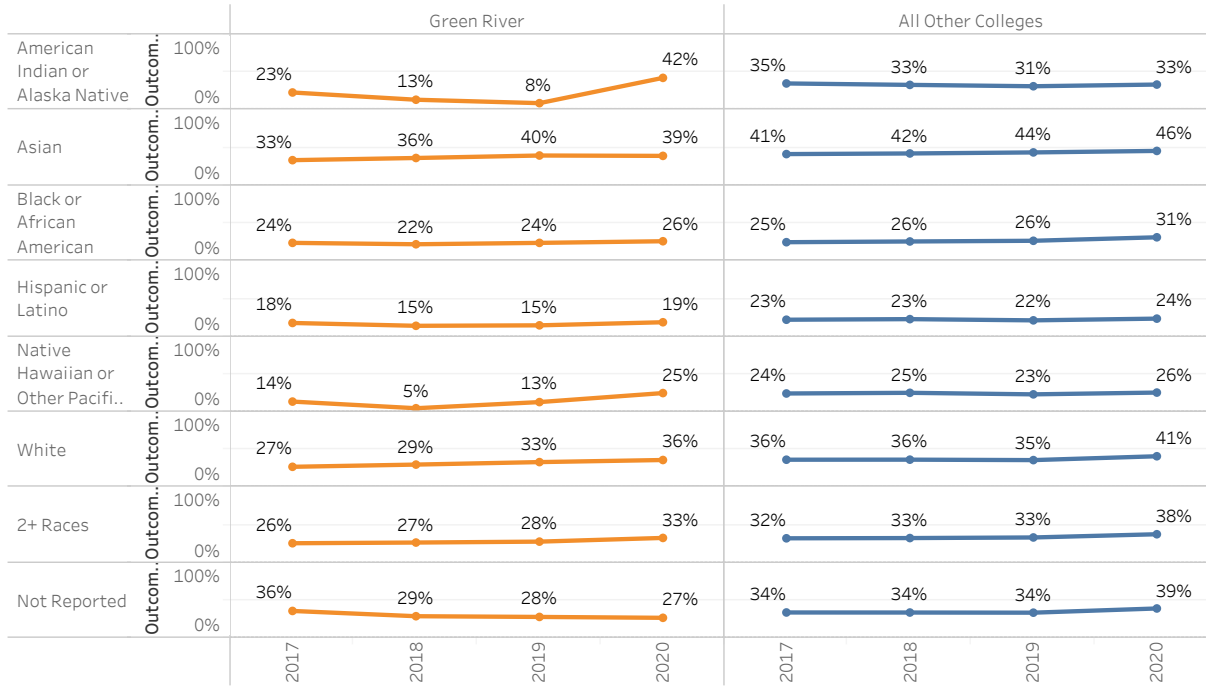

Race/Ethnicity (Alone or 2+ Races): (All)

Data will be shown only for years in which all selected quarters have outcomes data. If a year of interest is not shown below, adjust the Entry Quarter filter to include fewer quarters.

Cohort ?  
All Students

Entry Quarter  
All

Years Enrolled  
All

Select College  
Green River

Completed  
All

Education Intent  
All

Transfer Year  
Year 4 - Transfer 4yr..

Disaggregation  
Race/Ethnicity (Alon..

Race/Ethnicity  
(Alone or 2+ Races)  
(All)

Reporting Year  
Multiple values

Reporting Level  
Green River

Non-International

Colleges included: Bellevue, Clark, Everett, Green River, Highline, Pierce, Renton, Tacoma, and Whatcom