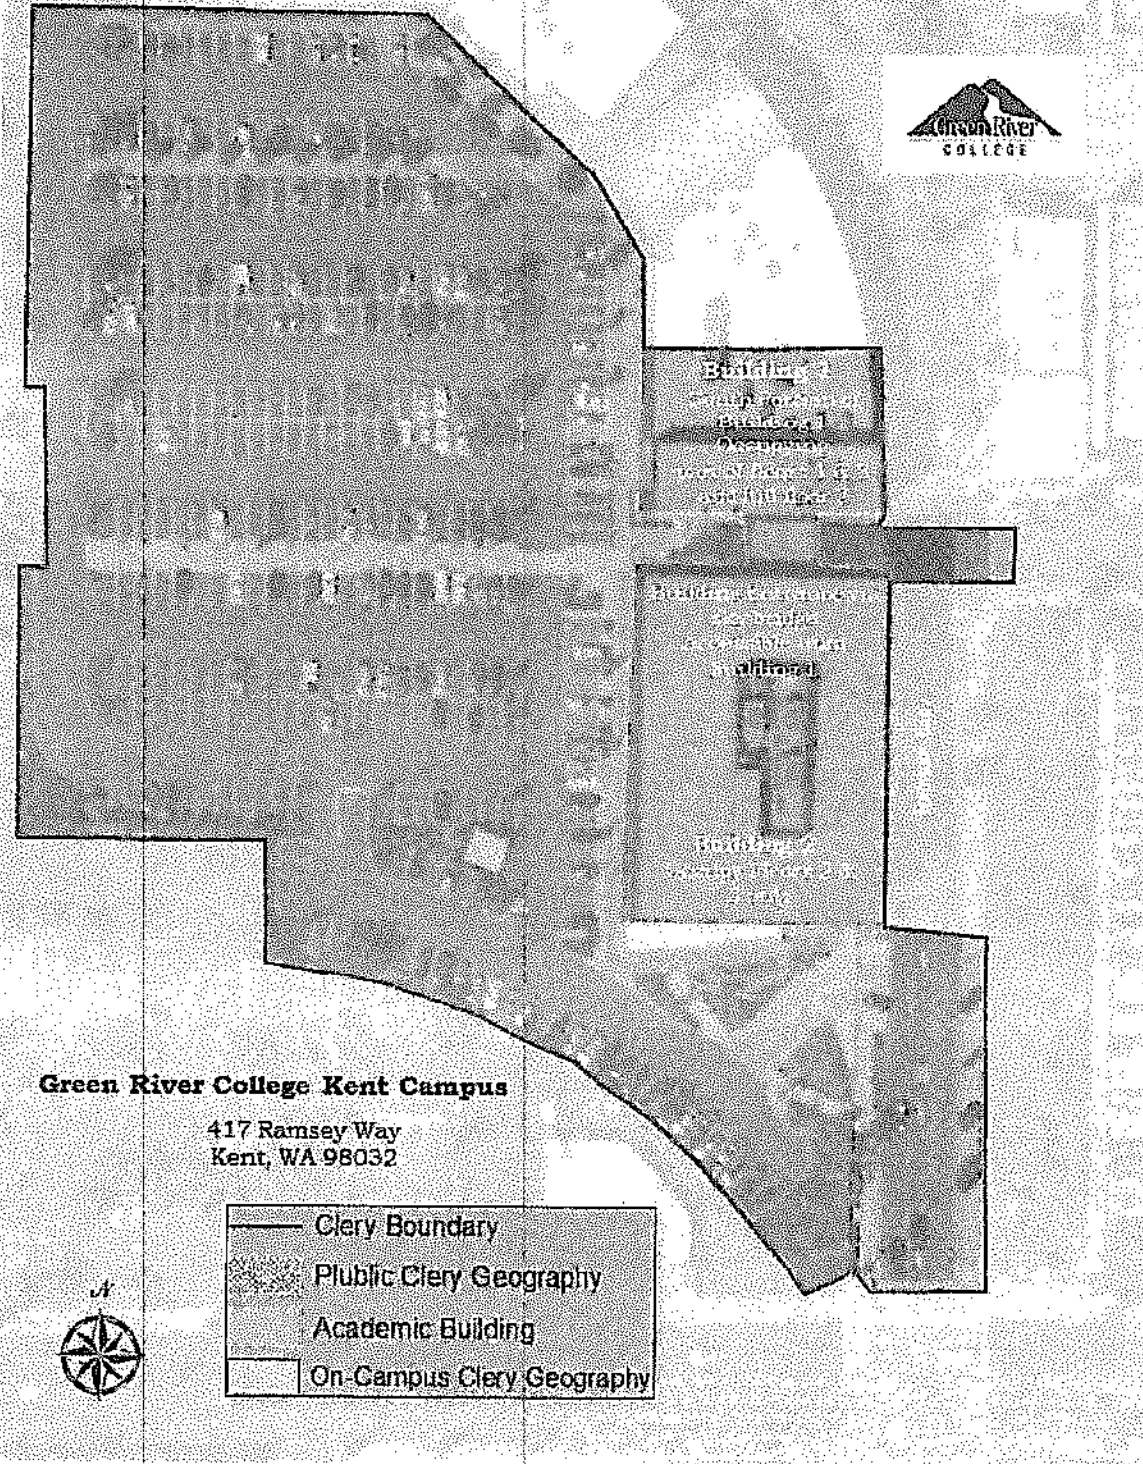

Green River College 2021 Kent Campus Map:

Green River College Kent Campus Clery Geography Map

Green River College Kent Campus

417 Ramsey Way
Kent, WA 98032

	Clery Boundary
	Public Clery Geography
	Academic Building
	On-Campus Clery Geography