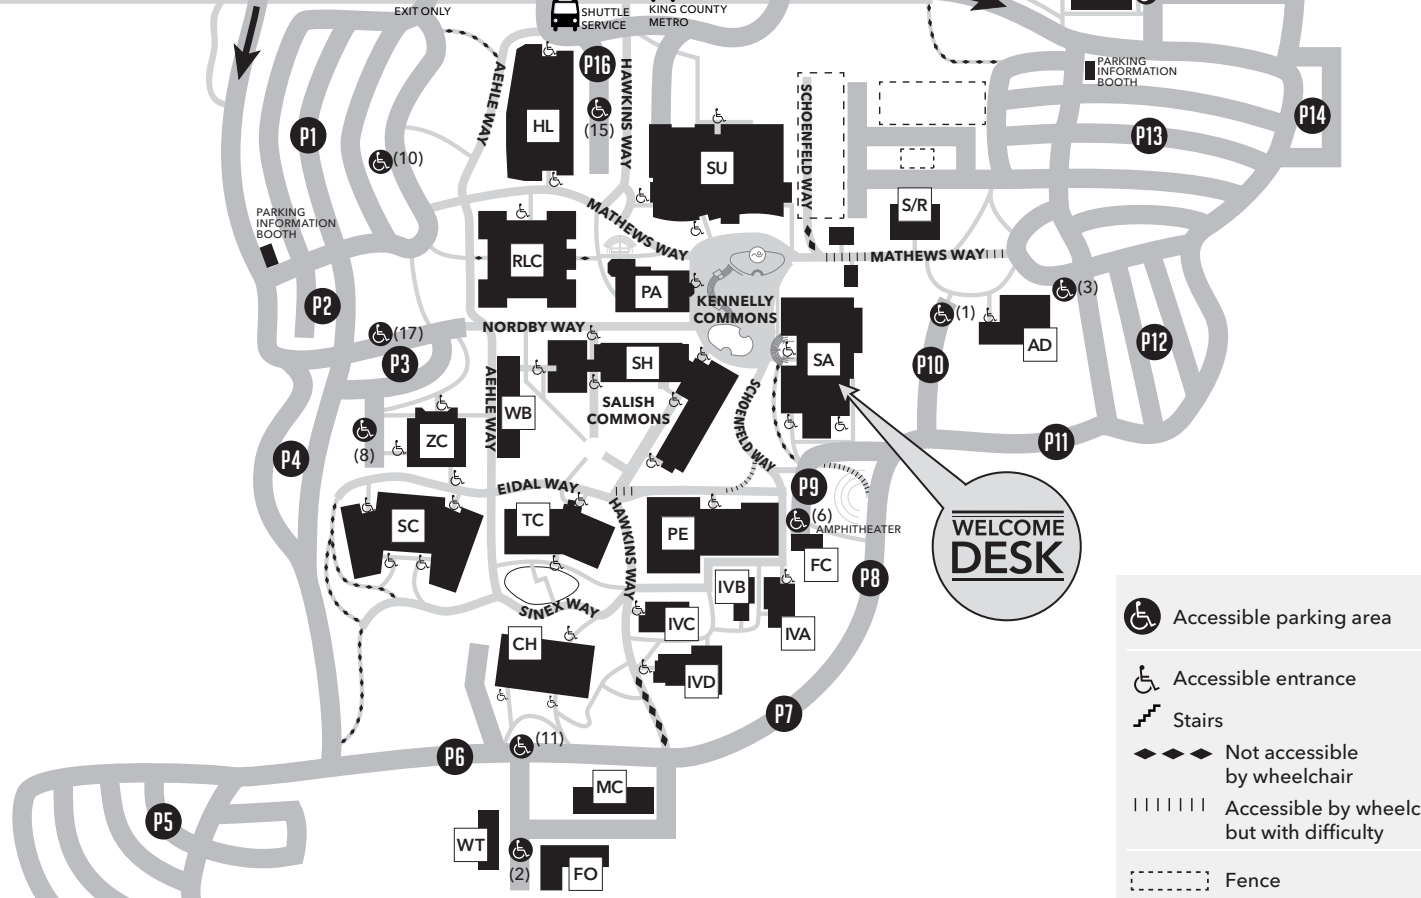

MAIN AUBURN CAMPUS

Main Auburn Campus: 253-833-9111
Campus Safety Emergency: 253-288-3350

LEA HILL
COMMUNITY PARK

^
NORTH

124TH AVE SE

SE 320TH ST WEST ENTRANCE

EAST ENTRANCE

CAMPUS BUILDINGS

POPULAR DESTINATIONS

Administration Building	AD	Mel Lindbloom Student Union	SU	Campus Information & Tours	SA	Math Learning Center	CH
Bleha Center for Performing Arts	PA	Physical Education Building	PE	Placement & Testing Center	SA	Office of the Registrar	SA
Campus Corner Apartments Student Housing	CCA	Rutkowski Learning Center	RLC	The Paper Tree Bookstore	SU	Payroll	AD
Cedar Hall	CH	Salish Hall	SH	Campus Safety	SA	Recreation & Athletics Center	SU
Facilities Operations	FO	Shipping & Receiving	S/R	Career & Advising Center	SA	Speaking Center	HL
Fitness Center	FC	Student Affairs & Success Center	SA	Conference Services	SU	Student Financials	SA
Holman Library	HL	Technology Center	TC	Continuing Education	WT	Student Life	SU
Maintenance Center	MC	Trades Technologies	TT	Disability Support Services	SA	TRiO Student Support Services	SA
Marv Nelson Science Learning Center	SC	Washington Environmental Training Resource Ctr. (WETRC)	WT	Equity & Diversity Services	SU	Tutoring & Resource Center	HL
McIntyre Int'l Village A-D	IV A-D	West Building	WB	Financial Aid Office	SA	Veteran Services	SA
		Zgolinski Center	ZC	Gator Grille/Gator Grind	SU	Workforce Education	SA
				Helen S. Smith Gallery	HL	Writing & Reading Center	RLC