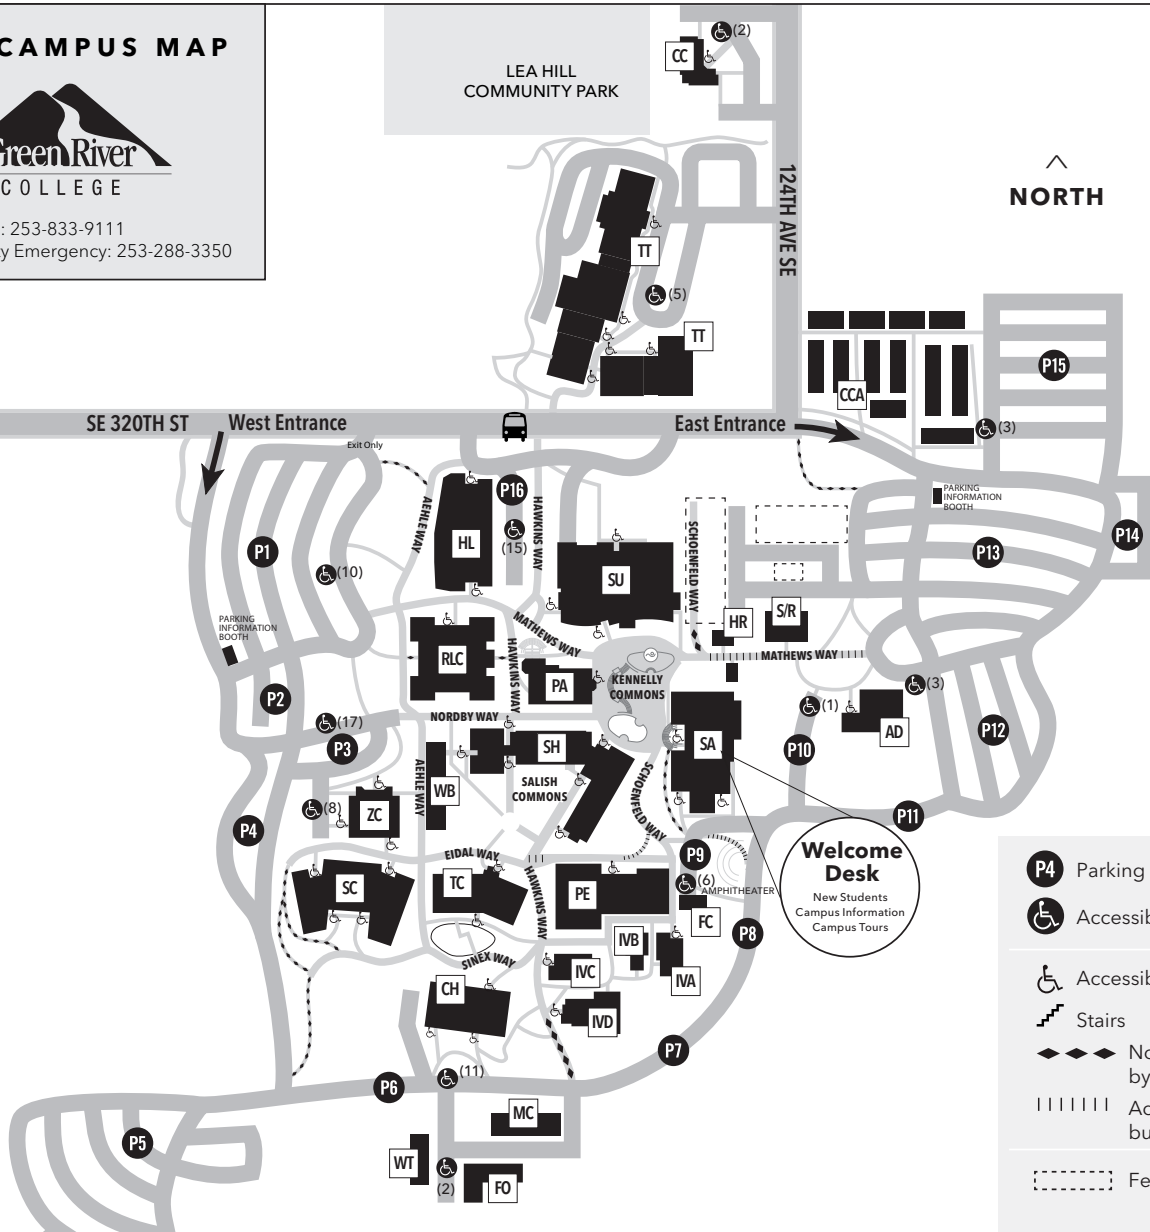

MAIN CAMPUS MAP

Main Campus: 253-833-9111
Campus Safety Emergency: 253-288-3350

CAMPUS BUILDINGS

Building Name	Abbr.	Building Name	Abbr.
Administration Building	AD	West Building	WB
Bleha Center for the Performing Arts	PA	Physical Education Building	PE
Campus Corner Apts. (Student Housing)	CCA	Rutkowski Learning Center	RLC
Cedar Hall	CH	Salish Hall	SH
Child Care Center	CC	Shipping & Receiving	S/R
Facilities Operations	FO	Student Affairs & Success Center	SA
Fitness Center	FC	Student Housing	CCA
Holman Library	HL	Technology Center	TC
Human Resources	HR	Trades Technologies	TT
Maintenance Center	MC	Washington Environmental	WT
Marv Nelson Science Learning Center	SC	Training Resource Center (WETRC)	WT
McIntyre International Village A-D	IV A-D	Zgolinski Center	ZC
Mel Lindbloom Student Union	SU		