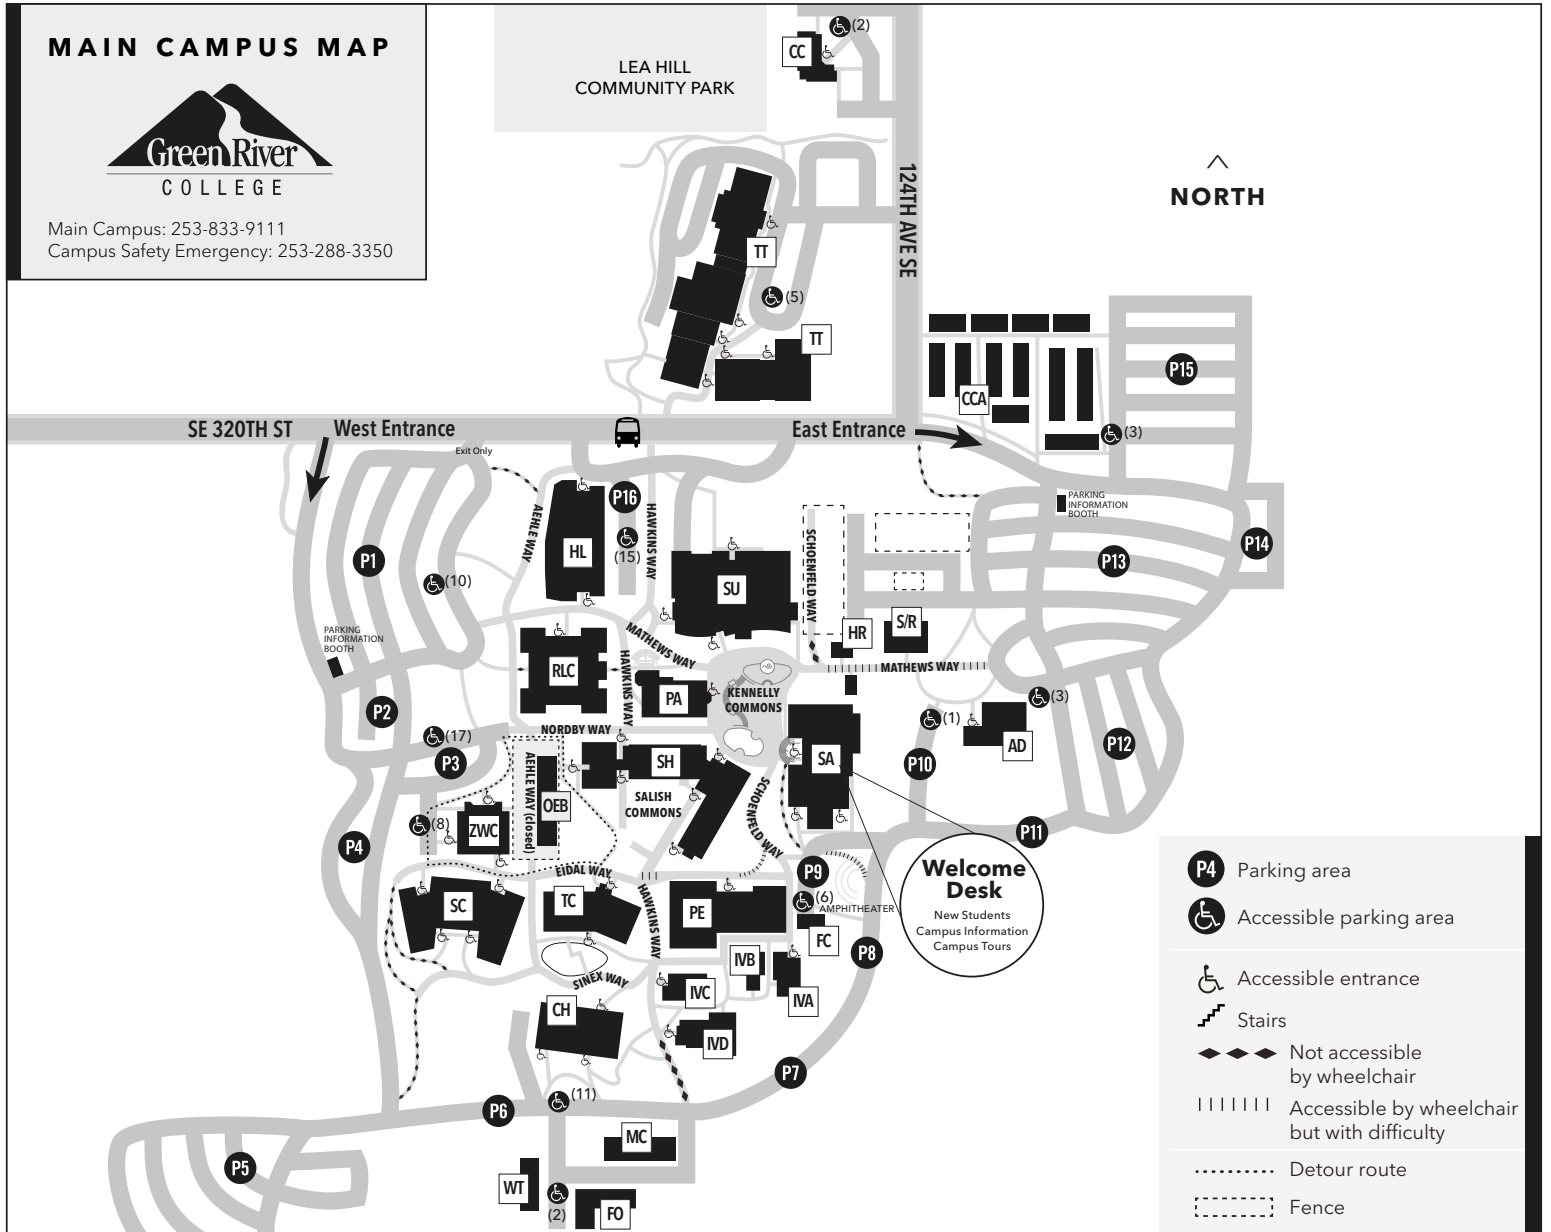

MAIN CAMPUS MAP

Main Campus: 253-833-9111
Campus Safety Emergency: 253-288-3350

CAMPUS BUILDINGS

Building Name	Abbr.	Building Name	Abbr.
Administration Building	AD	Occupational Education (Closed, remodel)	OEB
Bleha Center for the Performing Arts	PA	Physical Education Building	PE
Campus Corner Apts. (Student Housing)	CCA	Rutkowski Learning Center	RLC
Cedar Hall	CH	Salish Hall	SH
Child Care Center	CC	Shipping & Receiving	S/R
Facilities Operations	FO	Student Affairs & Success Center	SA
Fitness Center	FC	Student Housing	CCA
Holman Library	HL	Technology Center	TC
Human Resources	HR	Trades Technologies	TT
Maintenance Center	MC	Washington Environmental	
Marv Nelson Science Learning Center	SC	Training Resource Center (WETRC)	WT
McIntyre International Village A-D	IV A-D	Zgolinski Welcome Center	ZWC
Mel Lindbloom Student Union	SU		

This campus is tobacco-free.

Smoking is prohibited on all college property including parking lots, sidewalks, landscaped areas, recreational areas, and buildings.