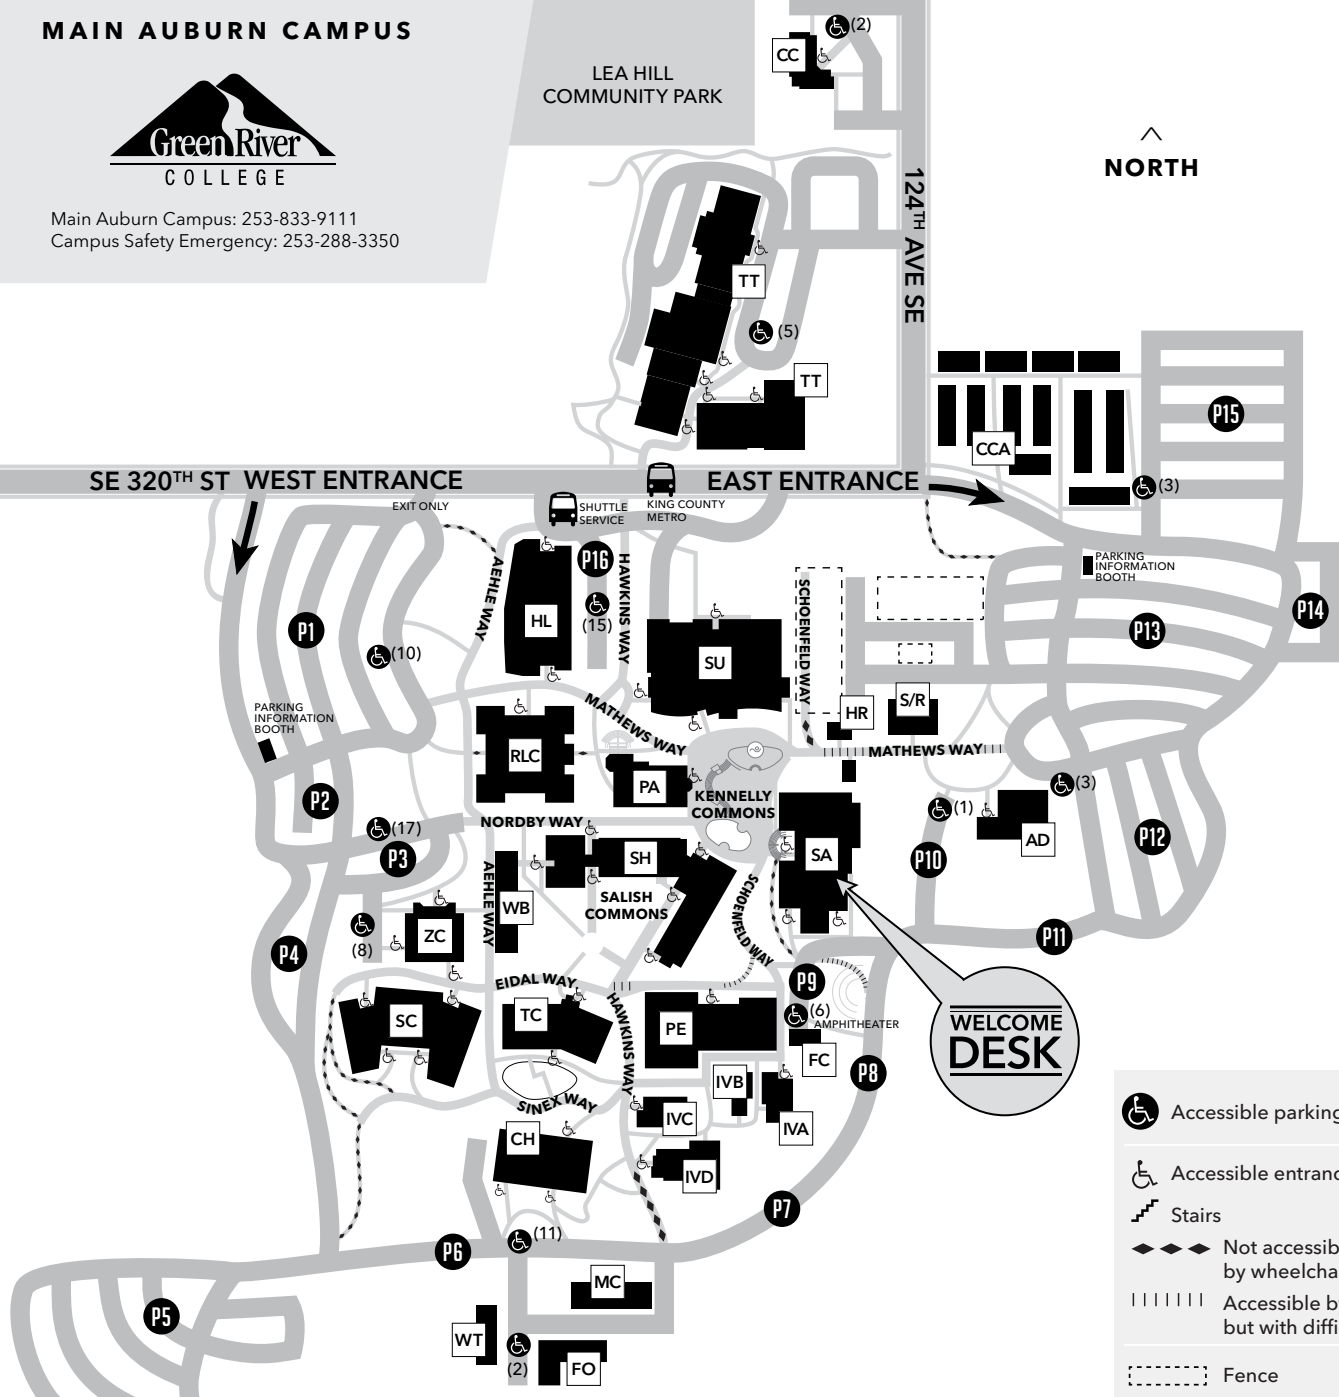

MAIN AUBURN CAMPUS

Main Auburn Campus: 253-833-9111
Campus Safety Emergency: 253-288-3350

LEA HILL
COMMUNITY PARK

^
NORTH

124TH AVE SE

SE 320TH ST WEST ENTRANCE

EAST ENTRANCE

- Accessible parking area
- Accessible entrance
- Stairs
- Not accessible by wheelchair
- Accessible by wheelchair but with difficulty
- Fence

CAMPUS BUILDINGS

POPULAR DESTINATIONS

Administration Building	AD	Mel Lindbloom Student Union	SU	Assessment & Testing Center	SA	Helen S. Smith Gallery	HL
Bleha Center for Performing Arts	PA	Physical Education Building	PE	Campus Information & Tours	SA	Math Learning Center	CH
Campus Corner Apartments Student Housing	CCA	Rutkowski Learning Center	RLC	The Paper Tree Bookstore	SU	Office of the Registrar	SA
Cedar Hall	CH	Salish Hall	SH	Campus Safety	SA	Recreation & Athletics Center	SU
Child Care Center (Closed)	CC	Shipping & Receiving	S/R	Cashier's Office	SA	Speaking Center	HL
Facilities Operations	FO	Student Affairs & Success Center	SA	Career & Advising Center	SA	Student Life	SU
Fitness Center	FC	Technology Center	TC	Conference Services	SU	TRiO Student Support Services	SA
Holman Library	HL	Trades Technologies	TT	Continuing Education	WT	Tutoring & Resource Center	HL
Human Resources	HR	Washington Environmental Training Resource Ctr. (WETRC)	WT	Disability Support Services	SA	Veteran Services	SA
Maintenance Center	MC	West Building	WB	Diversity Services	SU	Workforce Education	CH
Marv Nelson Science Learning Ctr.	SC	Zgolinski Center	ZC	Financial Aid Office	SA	Writing & Reading Center	RLC
McIntyre Int'l Village A-D	IV A-D			Gator Grille/Gator Grind	SU		