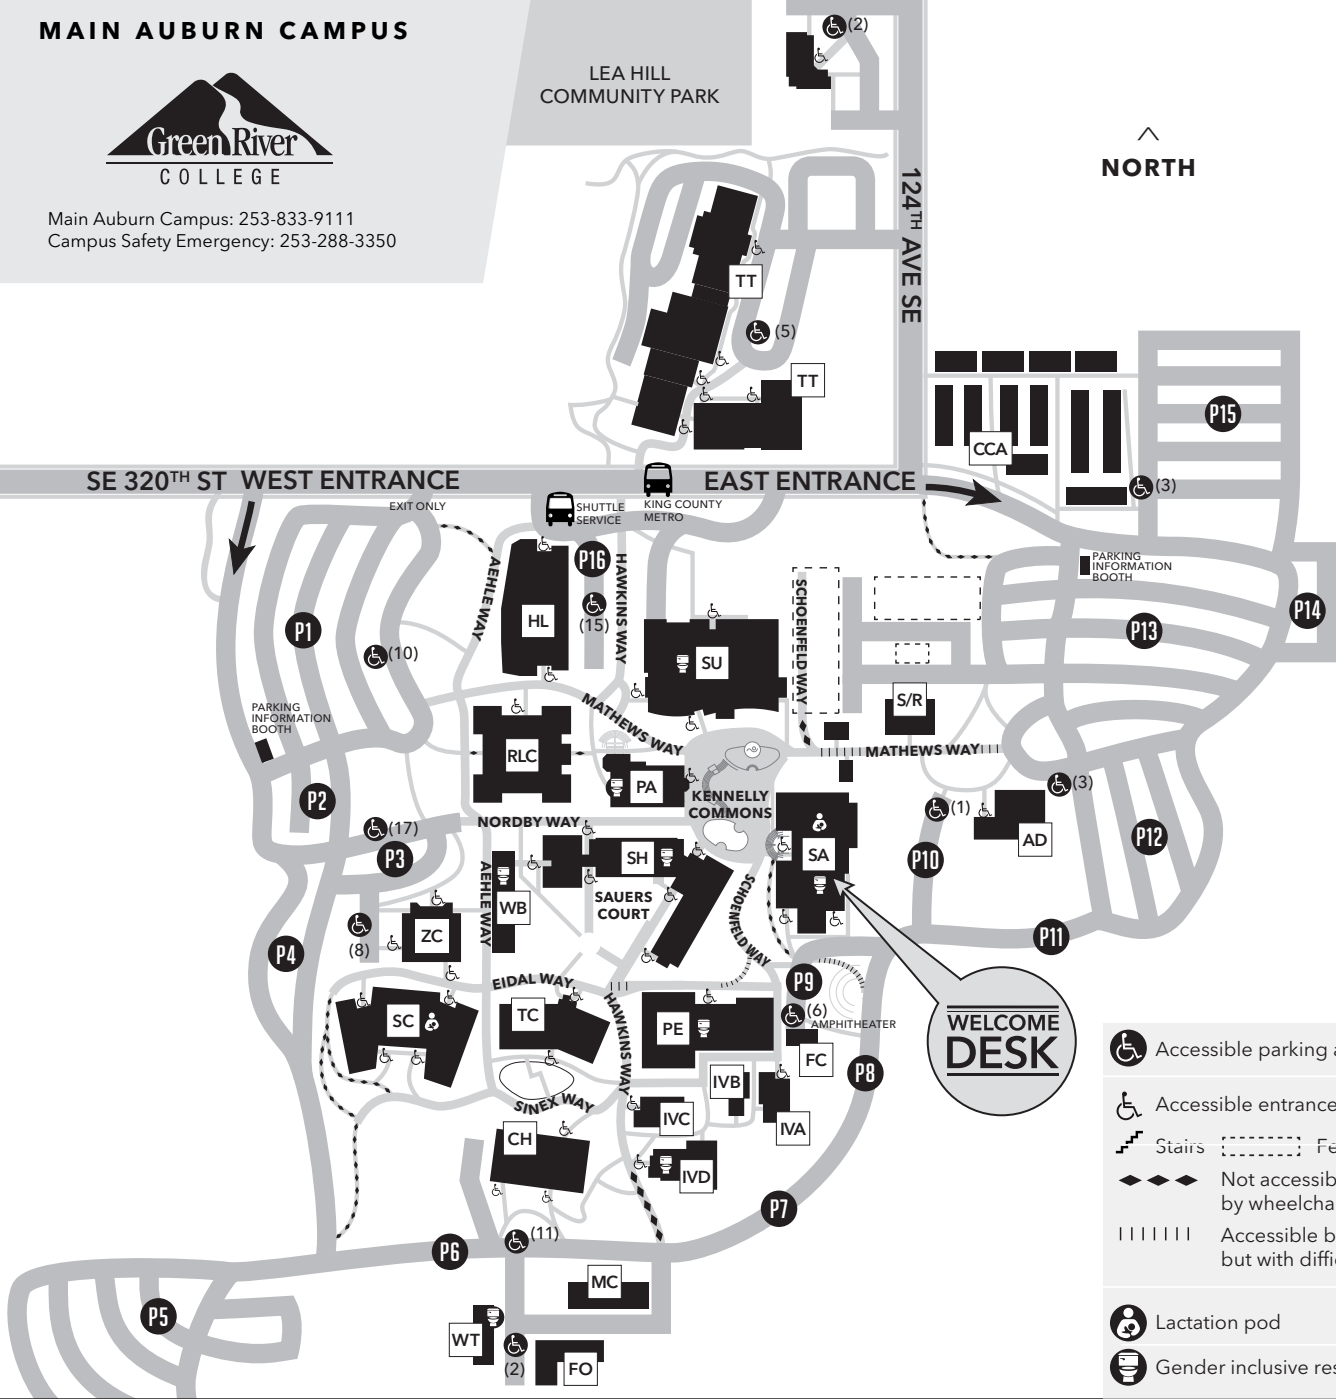

MAIN AUBURN CAMPUS

Main Auburn Campus: 253-833-9111
Campus Safety Emergency: 253-288-3350

LEA HILL
COMMUNITY PARK

^
NORTH

124TH AVE SE

SE 320TH ST WEST ENTRANCE

EAST ENTRANCE

- Accessible parking area
- Accessible entrance
- Stairs
- Fence
- Not accessible by wheelchair
- Accessible by wheelchair but with difficulty
- Lactation pod
- Gender inclusive restroom

CAMPUS BUILDINGS

POPULAR DESTINATIONS

Administration Building	AD	Mel Lindbloom Student Union	SU	Campus Information & Tours	SA	Math Learning Center	CH
Bleha Center for Performing Arts	PA	Physical Education Building	PE	Placement & Testing Center	SA	Office of the Registrar	SA
Campus Corner Apartments Student Housing	CCA	Rutkowski Learning Center	RLC	The Paper Tree Bookstore	SU	Payroll	AD
Cedar Hall	CH	Salish Hall	SH	Campus Safety	SA	Recreation & Athletics Center	SU
Facilities Operations	FO	Shipping & Receiving	S/R	Career & Advising Center	SA	Speaking Center	HL
Fitness Center	FC	Student Affairs & Success Center	SA	Conference Services	SU	Student Financials	SA
Holman Library	HL	Technology Center	TC	Continuing Education	WT	Student Life	SU
Maintenance Center	MC	Trades Technologies	TT	Disability Support Services	SA	TRiO Student Support Services	SA
Marv Nelson Science Learning Center	SC	Washington Environmental Training Resource Ctr. (WETRC)	WT	Equity & Diversity Services	SU	Tutoring & Resource Center	HL
McIntyre Int'l Village A-D	IV A-D	West Building	WB	Financial Aid Office	SA	Veteran Services	SA
		Zgolinski Center	ZC	Gator Grille/Gator Grind	SU	Workforce Education	SA
				Helen S. Smith Gallery	HL	Writing & Reading Center	RLC